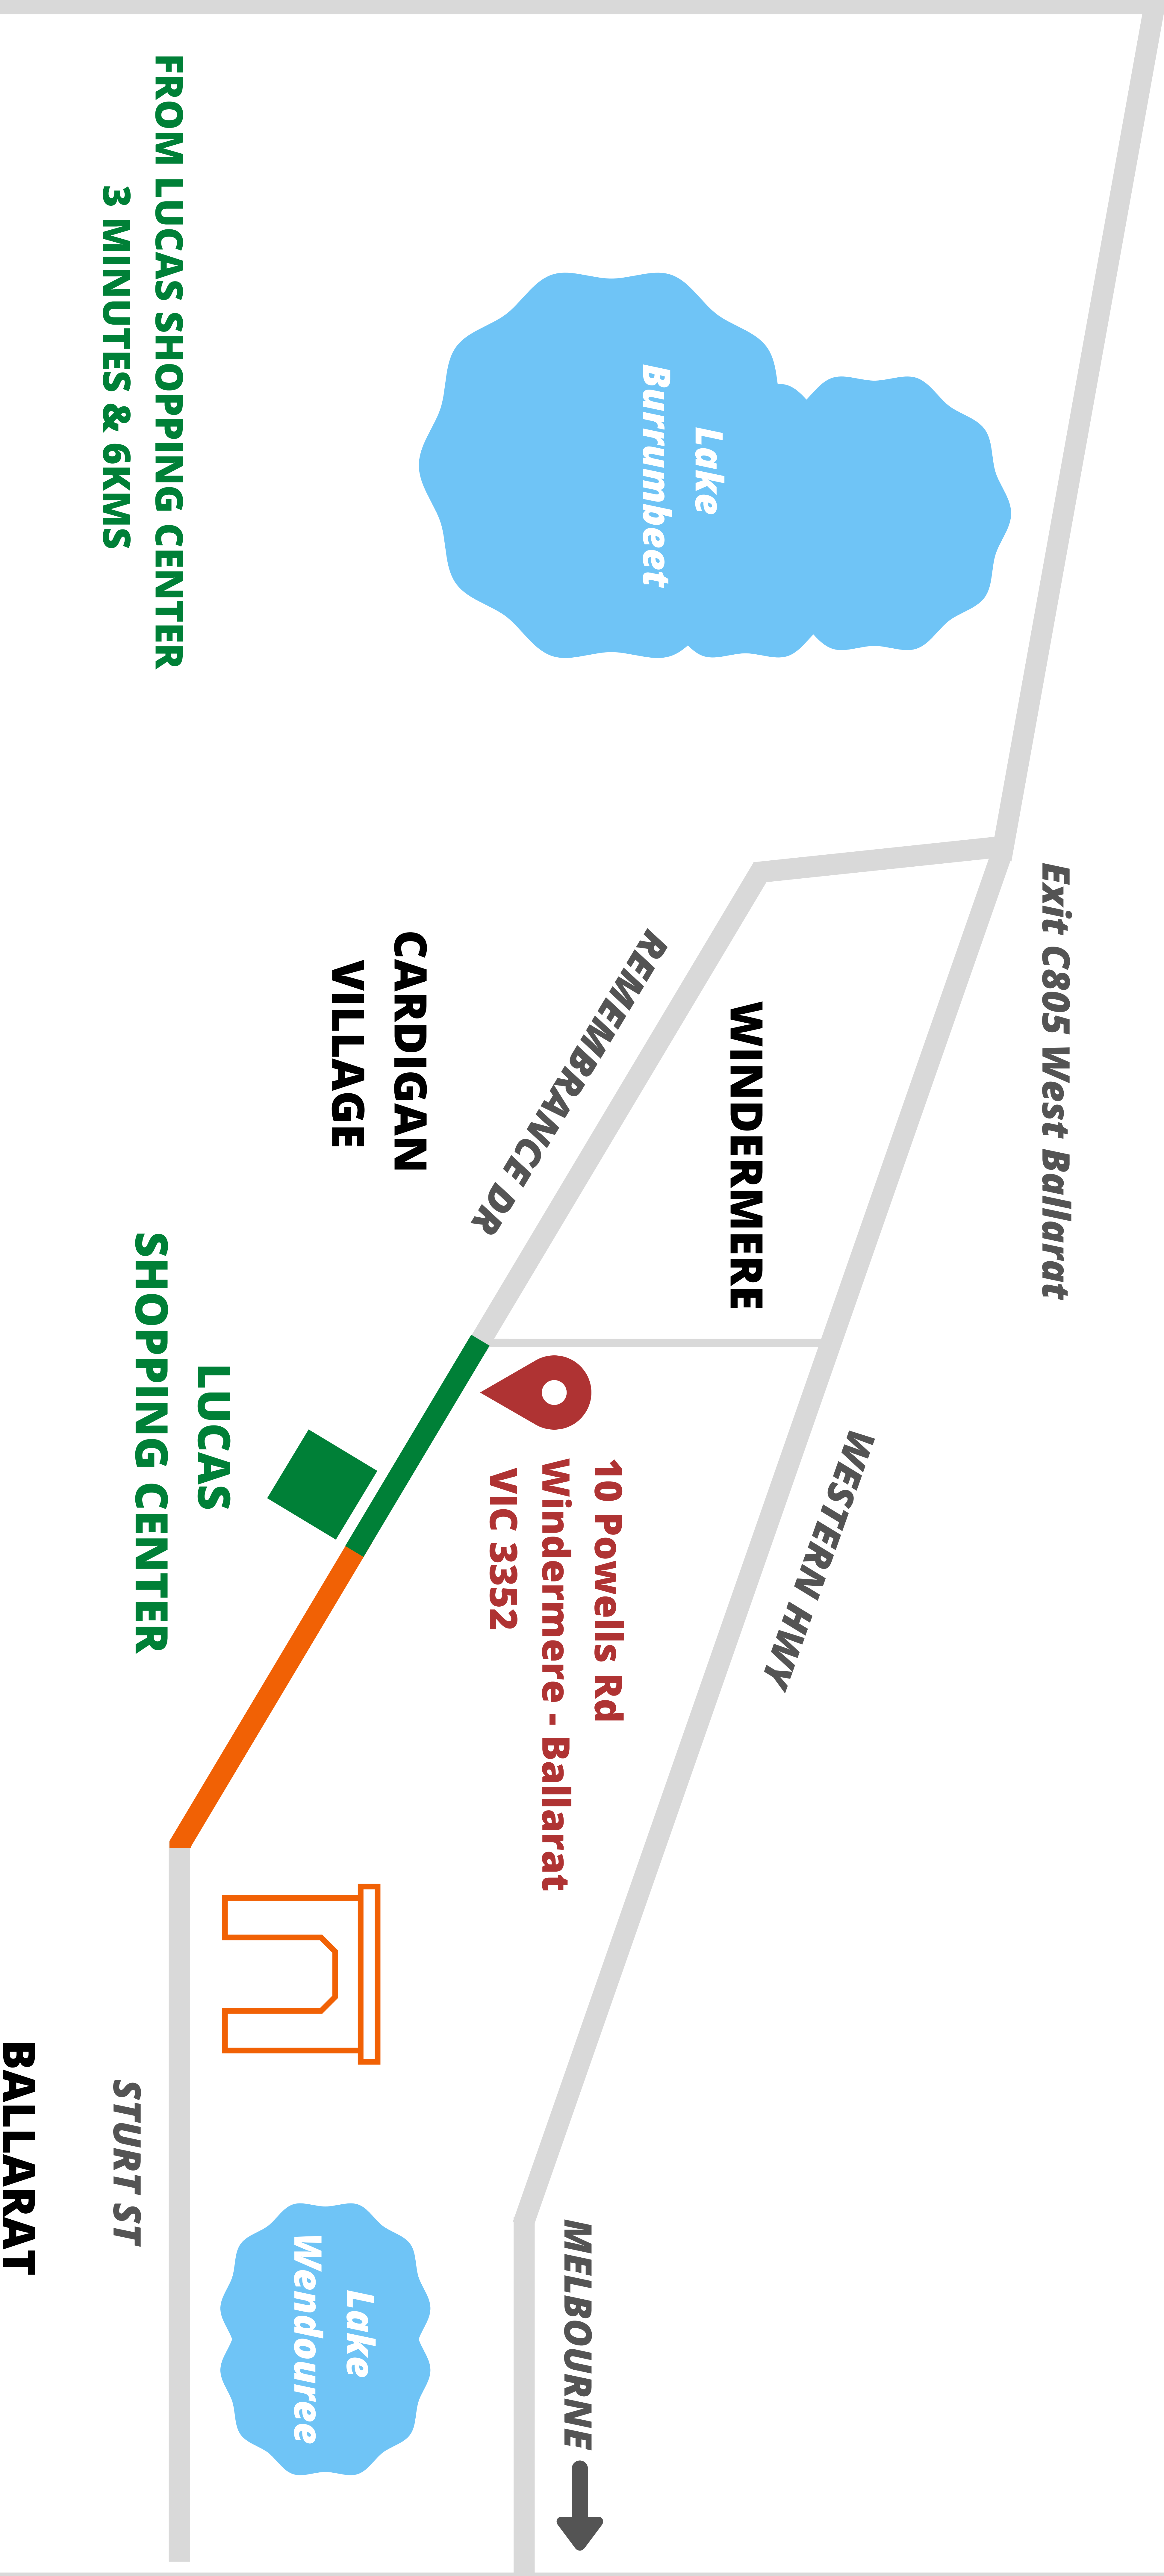

# MAP TO BALLARAT WINERY

Michael Unwin  
*Wines*  
V I N E Y A R D S

**FROM LUCAS SHOPPING CENTER**  
**3 MINUTES & 6KMS**

**FROM THE ARCH OF VICTORY**  
**8 MINUTES & 9KMS**